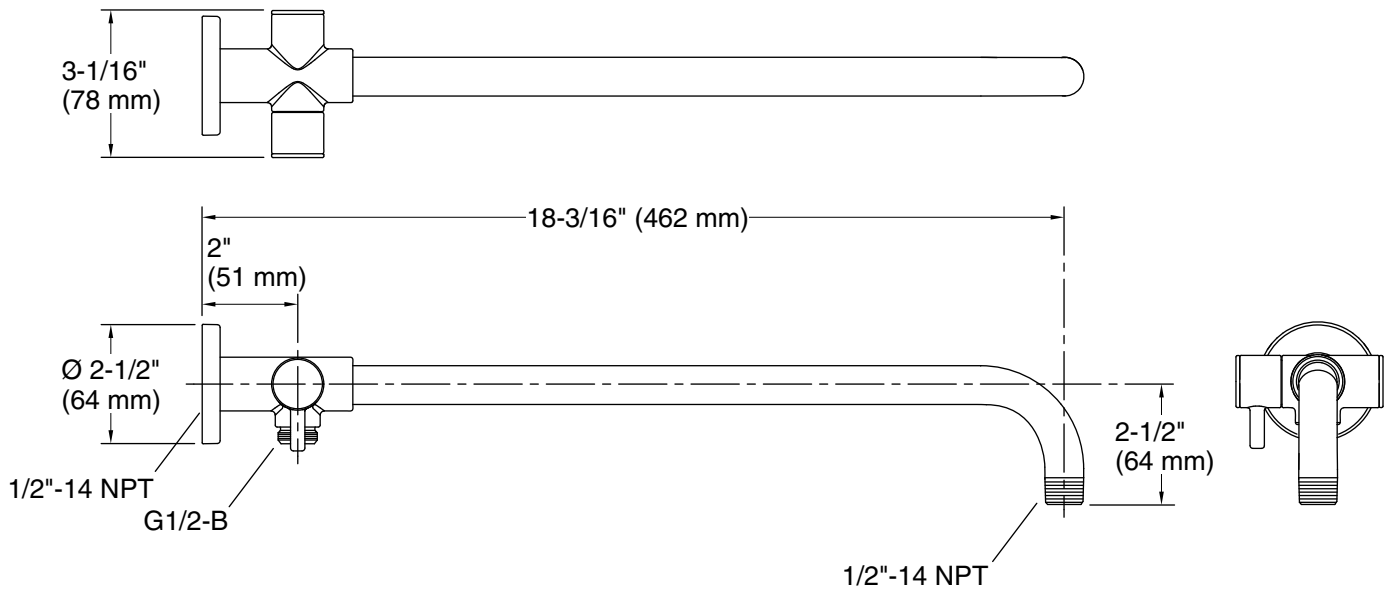

- Wall-mount.

Recommended Products/Accessories

- K-13696 Contemporary square 10" rainhead, 2.5 gpm
- K-13696-G 10" 1.75 gpm rainhead w/Katalyst®
- K-13693 10" 2.5 gpm rainhead w/Katalyst®
- K-13693-G 10" 1.75 gpm rainhead w/Katalyst®
- K-72587 Multi-Function Handshower, 1.5 gpm
- K-22163 Four-function handshower, 2.5 gpm
- K-22163-G 1.75 gpm multifunction handshower
- K-8593 72" Shower Hose
- K-30646 shower filter
- K-30647 shower filter replacement
- K-76335 Shower Arm Trim, Square
- K-76334 Shower Arm Trim, Traditional
- K-23723 Faucet cleaner

Technical Information

All product dimensions are nominal.

Drain included: No

Notes

Install this product according to the installation guide.